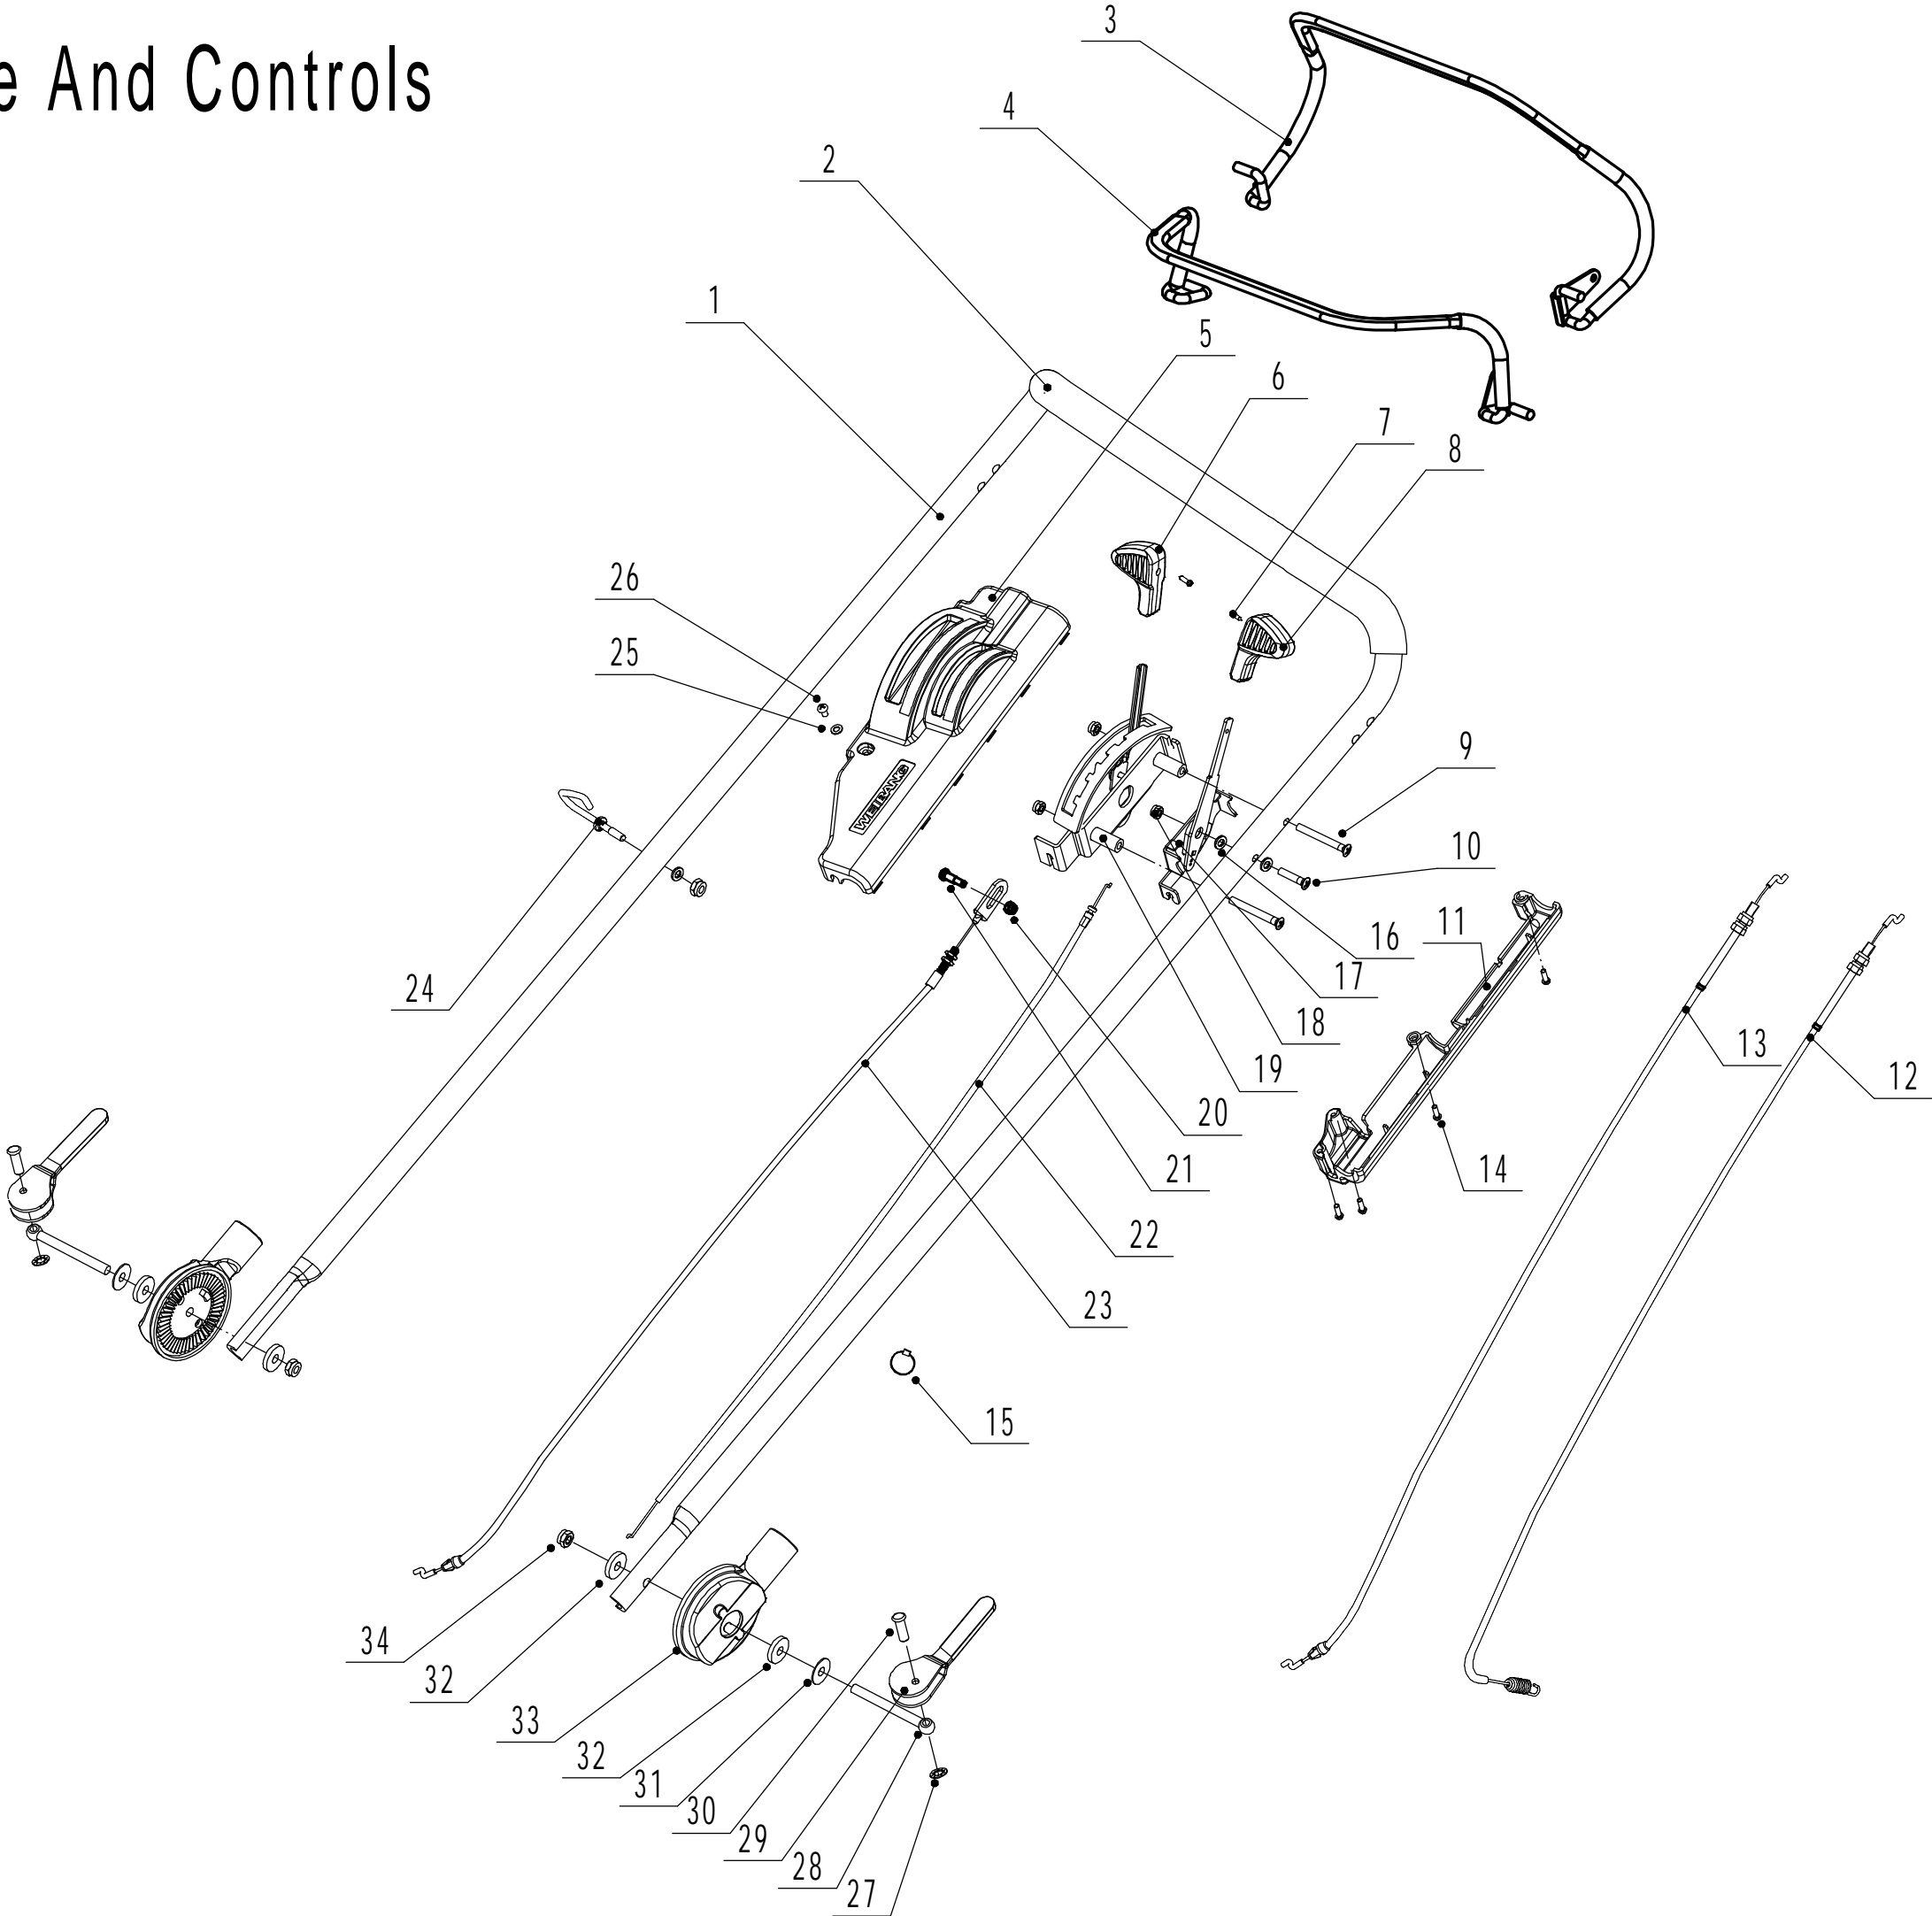

Handle And Controls

Order	Part number	Name_English	Quantity
1	5020501020S/49	Handle	1
2	GM56E010000080	Handle Sheath	1
3	5320511030S/40	Clutch Lever Weldment	1
4	5320503020S/40	Brake Lever Weldment	1
5	5020501030S	Control Box Upper Cover	1
6	5380508010	Speed Control Grip	1
7	0106003013	Screw - ST2.9x13	2
8	5380510010	Throttle Grip	1
9	0108006060	Screw - M6x60	2
10	0108006050	Screw - M6x50	1
11	5020501040S	Control Box Lower Cover	1
12	LH186-1225	Brake Cable	1
13	BS120-1140	Clutch Calbe	1
14	0113040018	Screw	4
15	ZD3/190	Cable Ties	1
16	0301006000	Spacer	8
17	5380512010	Throttle Bracket	1
18	0202006000	Lock Nut	3
19	5360505010K	Speed Control Bracket	1
20	0202005000	Lock Nut	1
21	5360506011	Speed Control Cable Bolt	1
22	YM72-1080-A	Throttle Cable	1
23	TX130-1060-A	Speed Control Cable	1
24	4510511010/01	Hook	1
25	0301005000	Flat Washer	1
26	0104005008	Screw - M5x8	1
27	4510114030	Fix Cap	2
28	GM48S000000100	Connecting Bolt	2
29	GM56A100400000	Lock Lever	2
30	0801008022	Axis Pin - 8x22	2
31	GM56A100000040/04	Spacer	2
32	GM56A100000050/01	Spacer	4
33	GM48S030200000	Tooth Disc Kit	2
34	0201008000DD	Lock Nut - M8	2