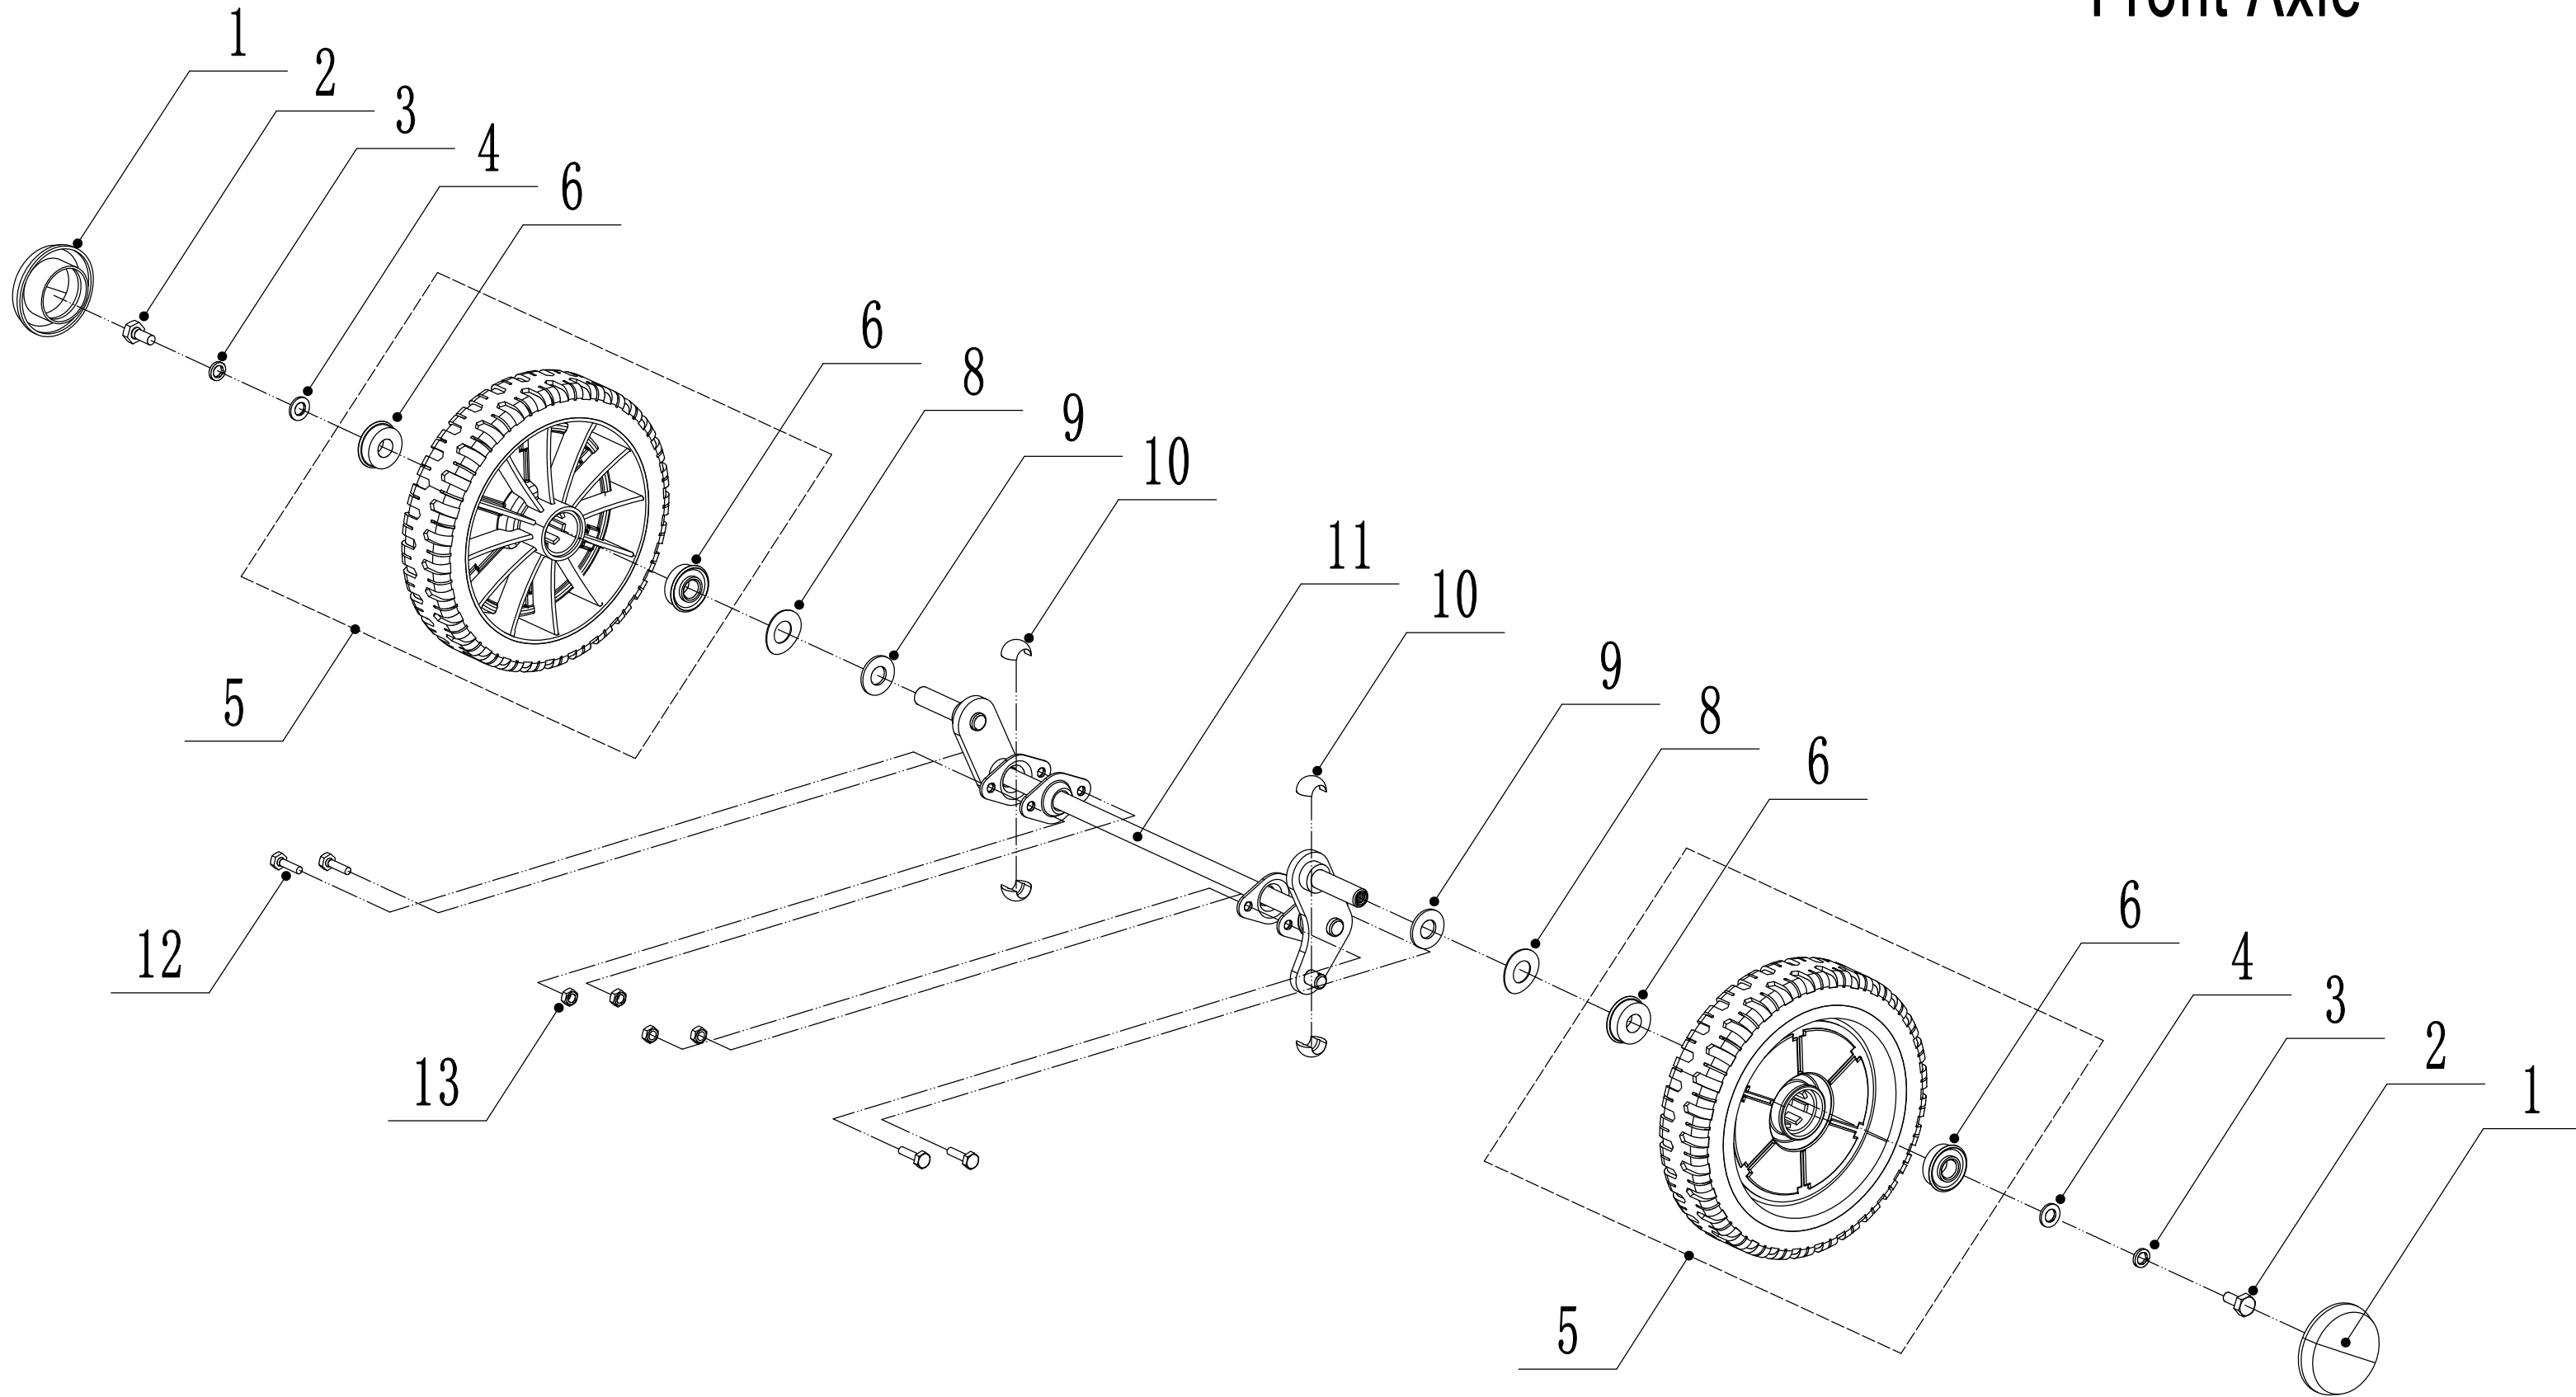

Front Axle

Order	Part number	Name_English	Quantity
1	5310214010	Wheel Cap	2
2	0101008015	Bolt - M8x15	2
3	0401008000	Spring Washer	2
4	0301008000	Flat Washer	2
5	5310212010/40	Wheel	2
6	5310213010	Bearing	4
8	5310211010/02	Spacer	2
9	5310210010/02	Wheel Axis Spacer	2
10	5310209010	Spherical Bearing	4
11	5040201020/01	Front Axle Welding	1
12	0102006012	Bolt - M6x12	4
13	0202006000	Lock Nut - M6	4