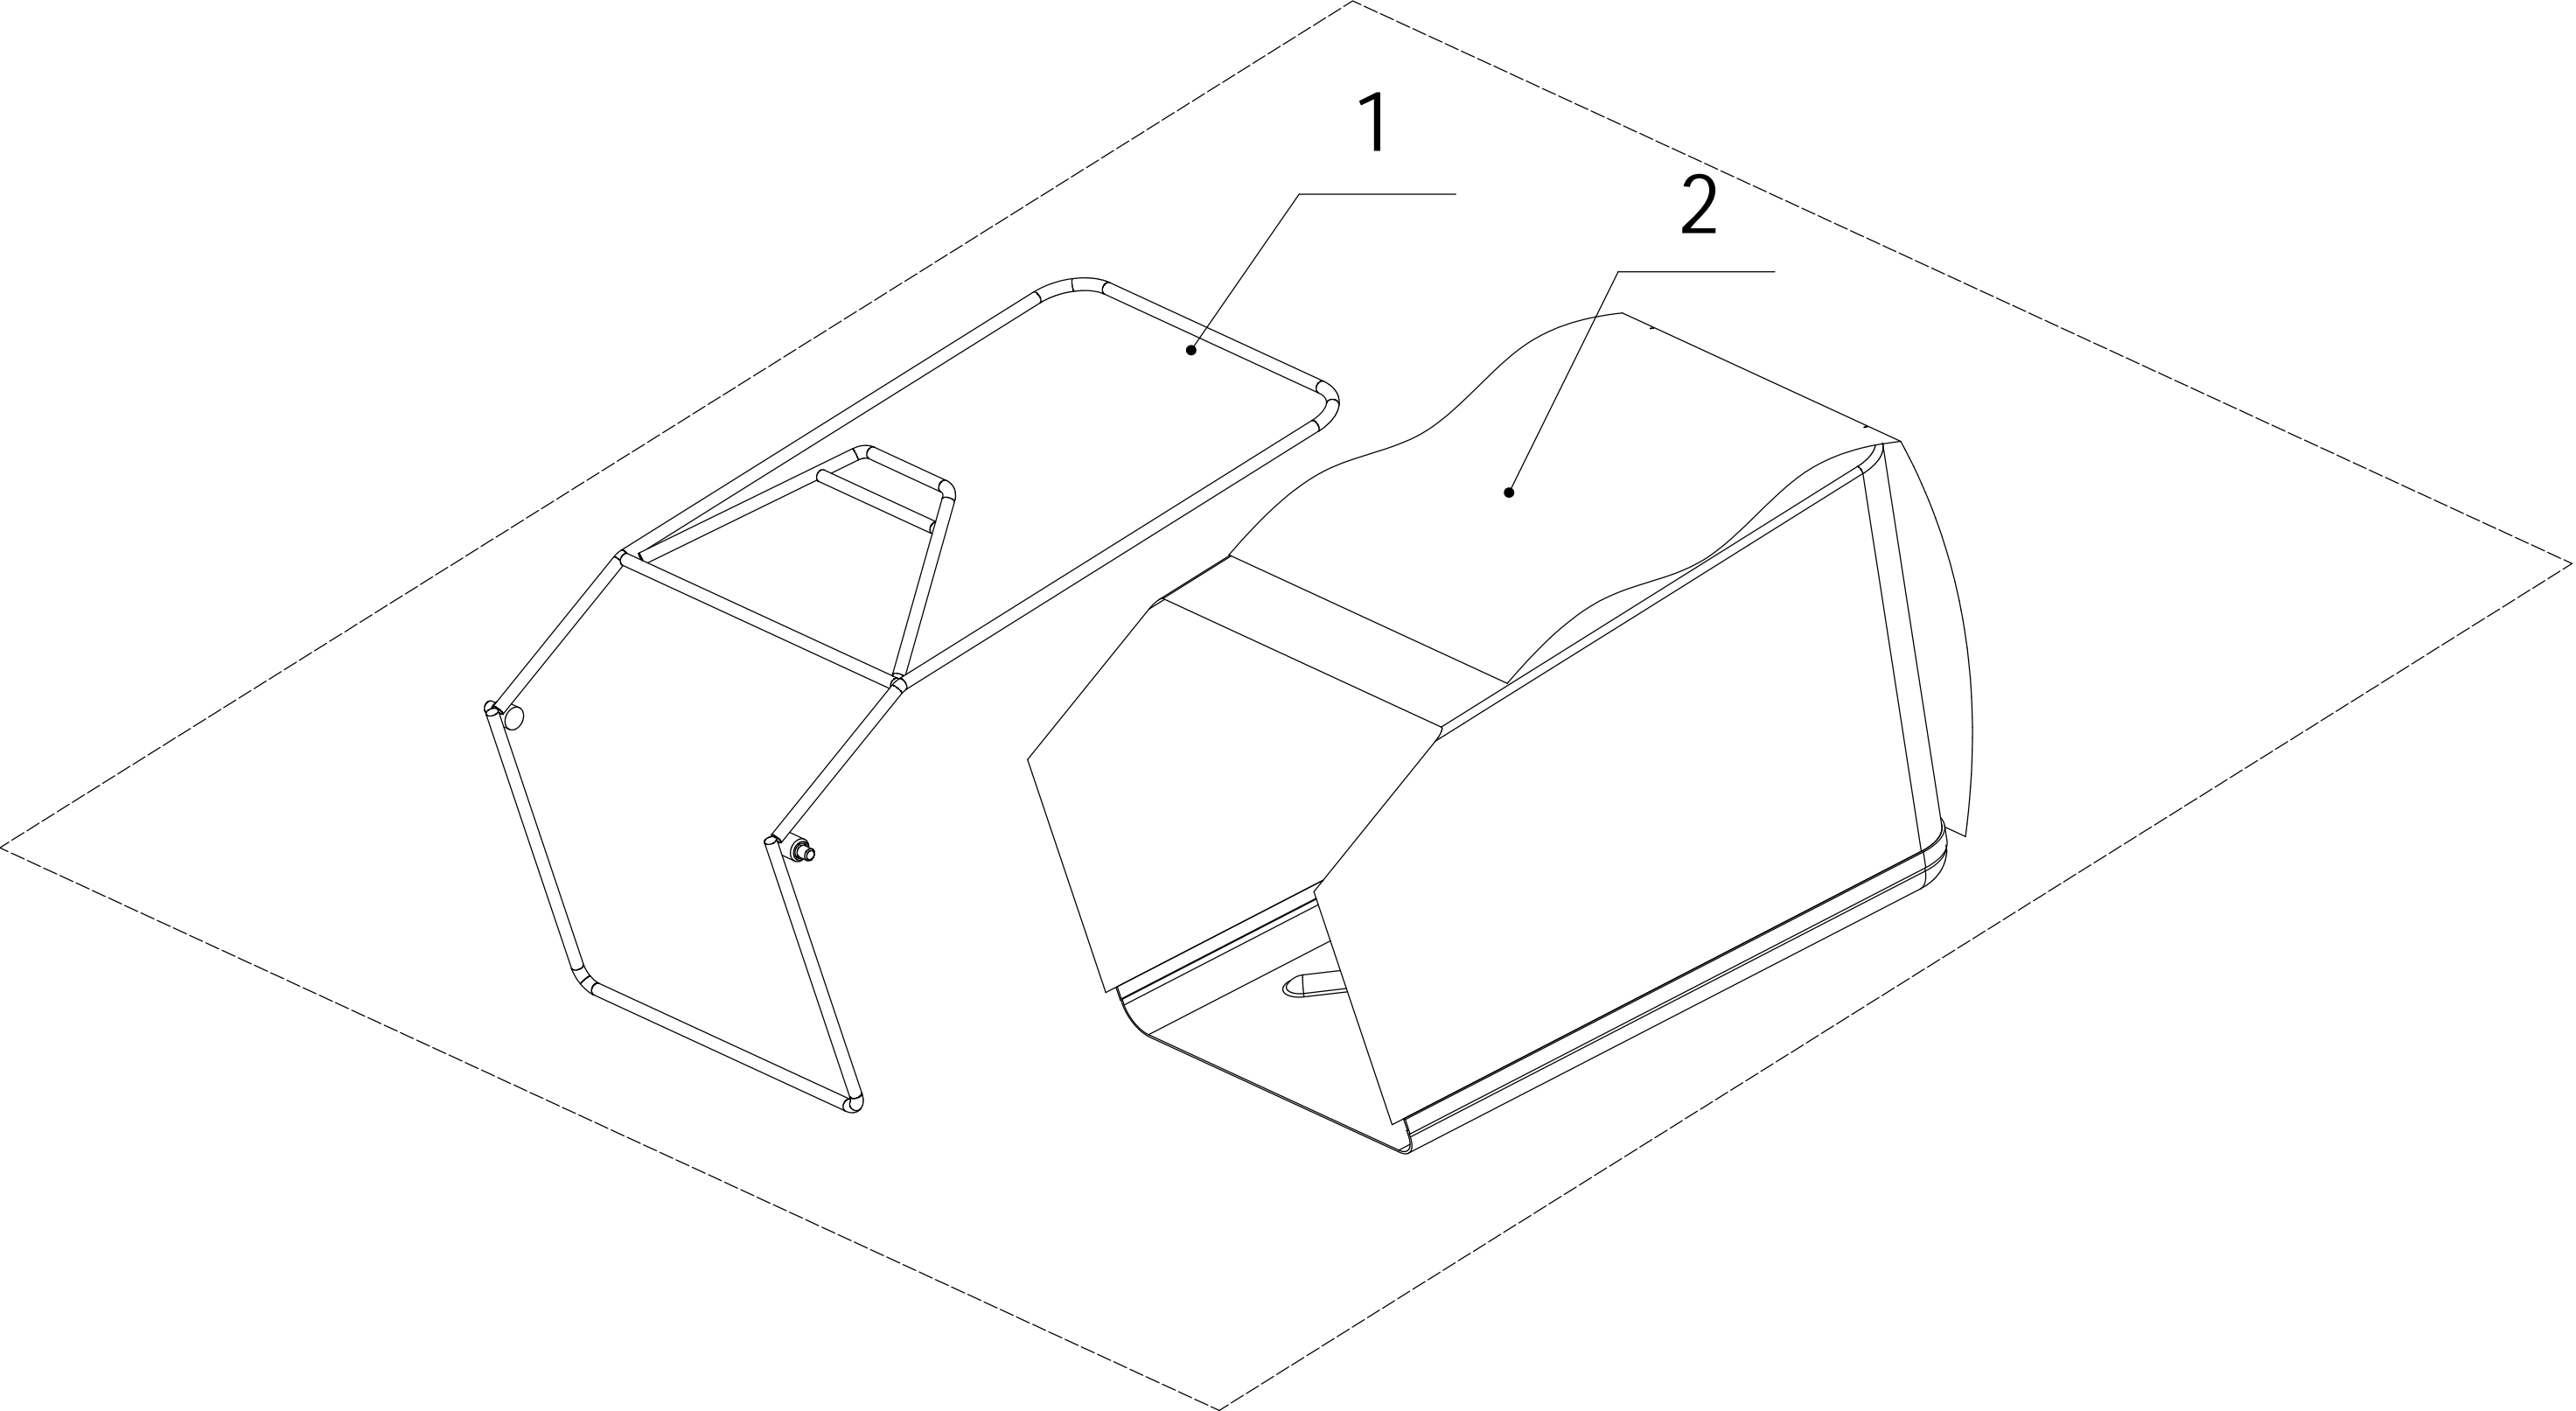

Grass Catcher

Order	Part number	Name_English	Quantity
1	5040602010/22	Grass Catcher Frame	1
2	5040603010/84	Grass Bag	1

Variable Speed Pulley

Order	Part number	Name_English	Quantity
1	Y095040	Tensional Pully Assembly	1
2	5040114010/02	Tensional Arm Bracket	1
3	4820114010	Spring	1
4	4820112010	Nylon Bush	1
5	5340131010/02	Tensional Pulley Bolt	2
6	5040115010/02	Tensional Arm Weldment	1
7	0302008000	Big Flat Washer	1
8	5340129010/02	Spacer1	2
9	0202008000	Lock Nut - M8	5
10	5340128010	Tensional Pulley	2
11	609/2RS	Bearing	4
12	5340130010/02	Spacer2	2
13	1001024000	Check Ring For Shaft	2
14	0107008020	Square Neck Bolt	2
15	0301008000	Flat Washer	2