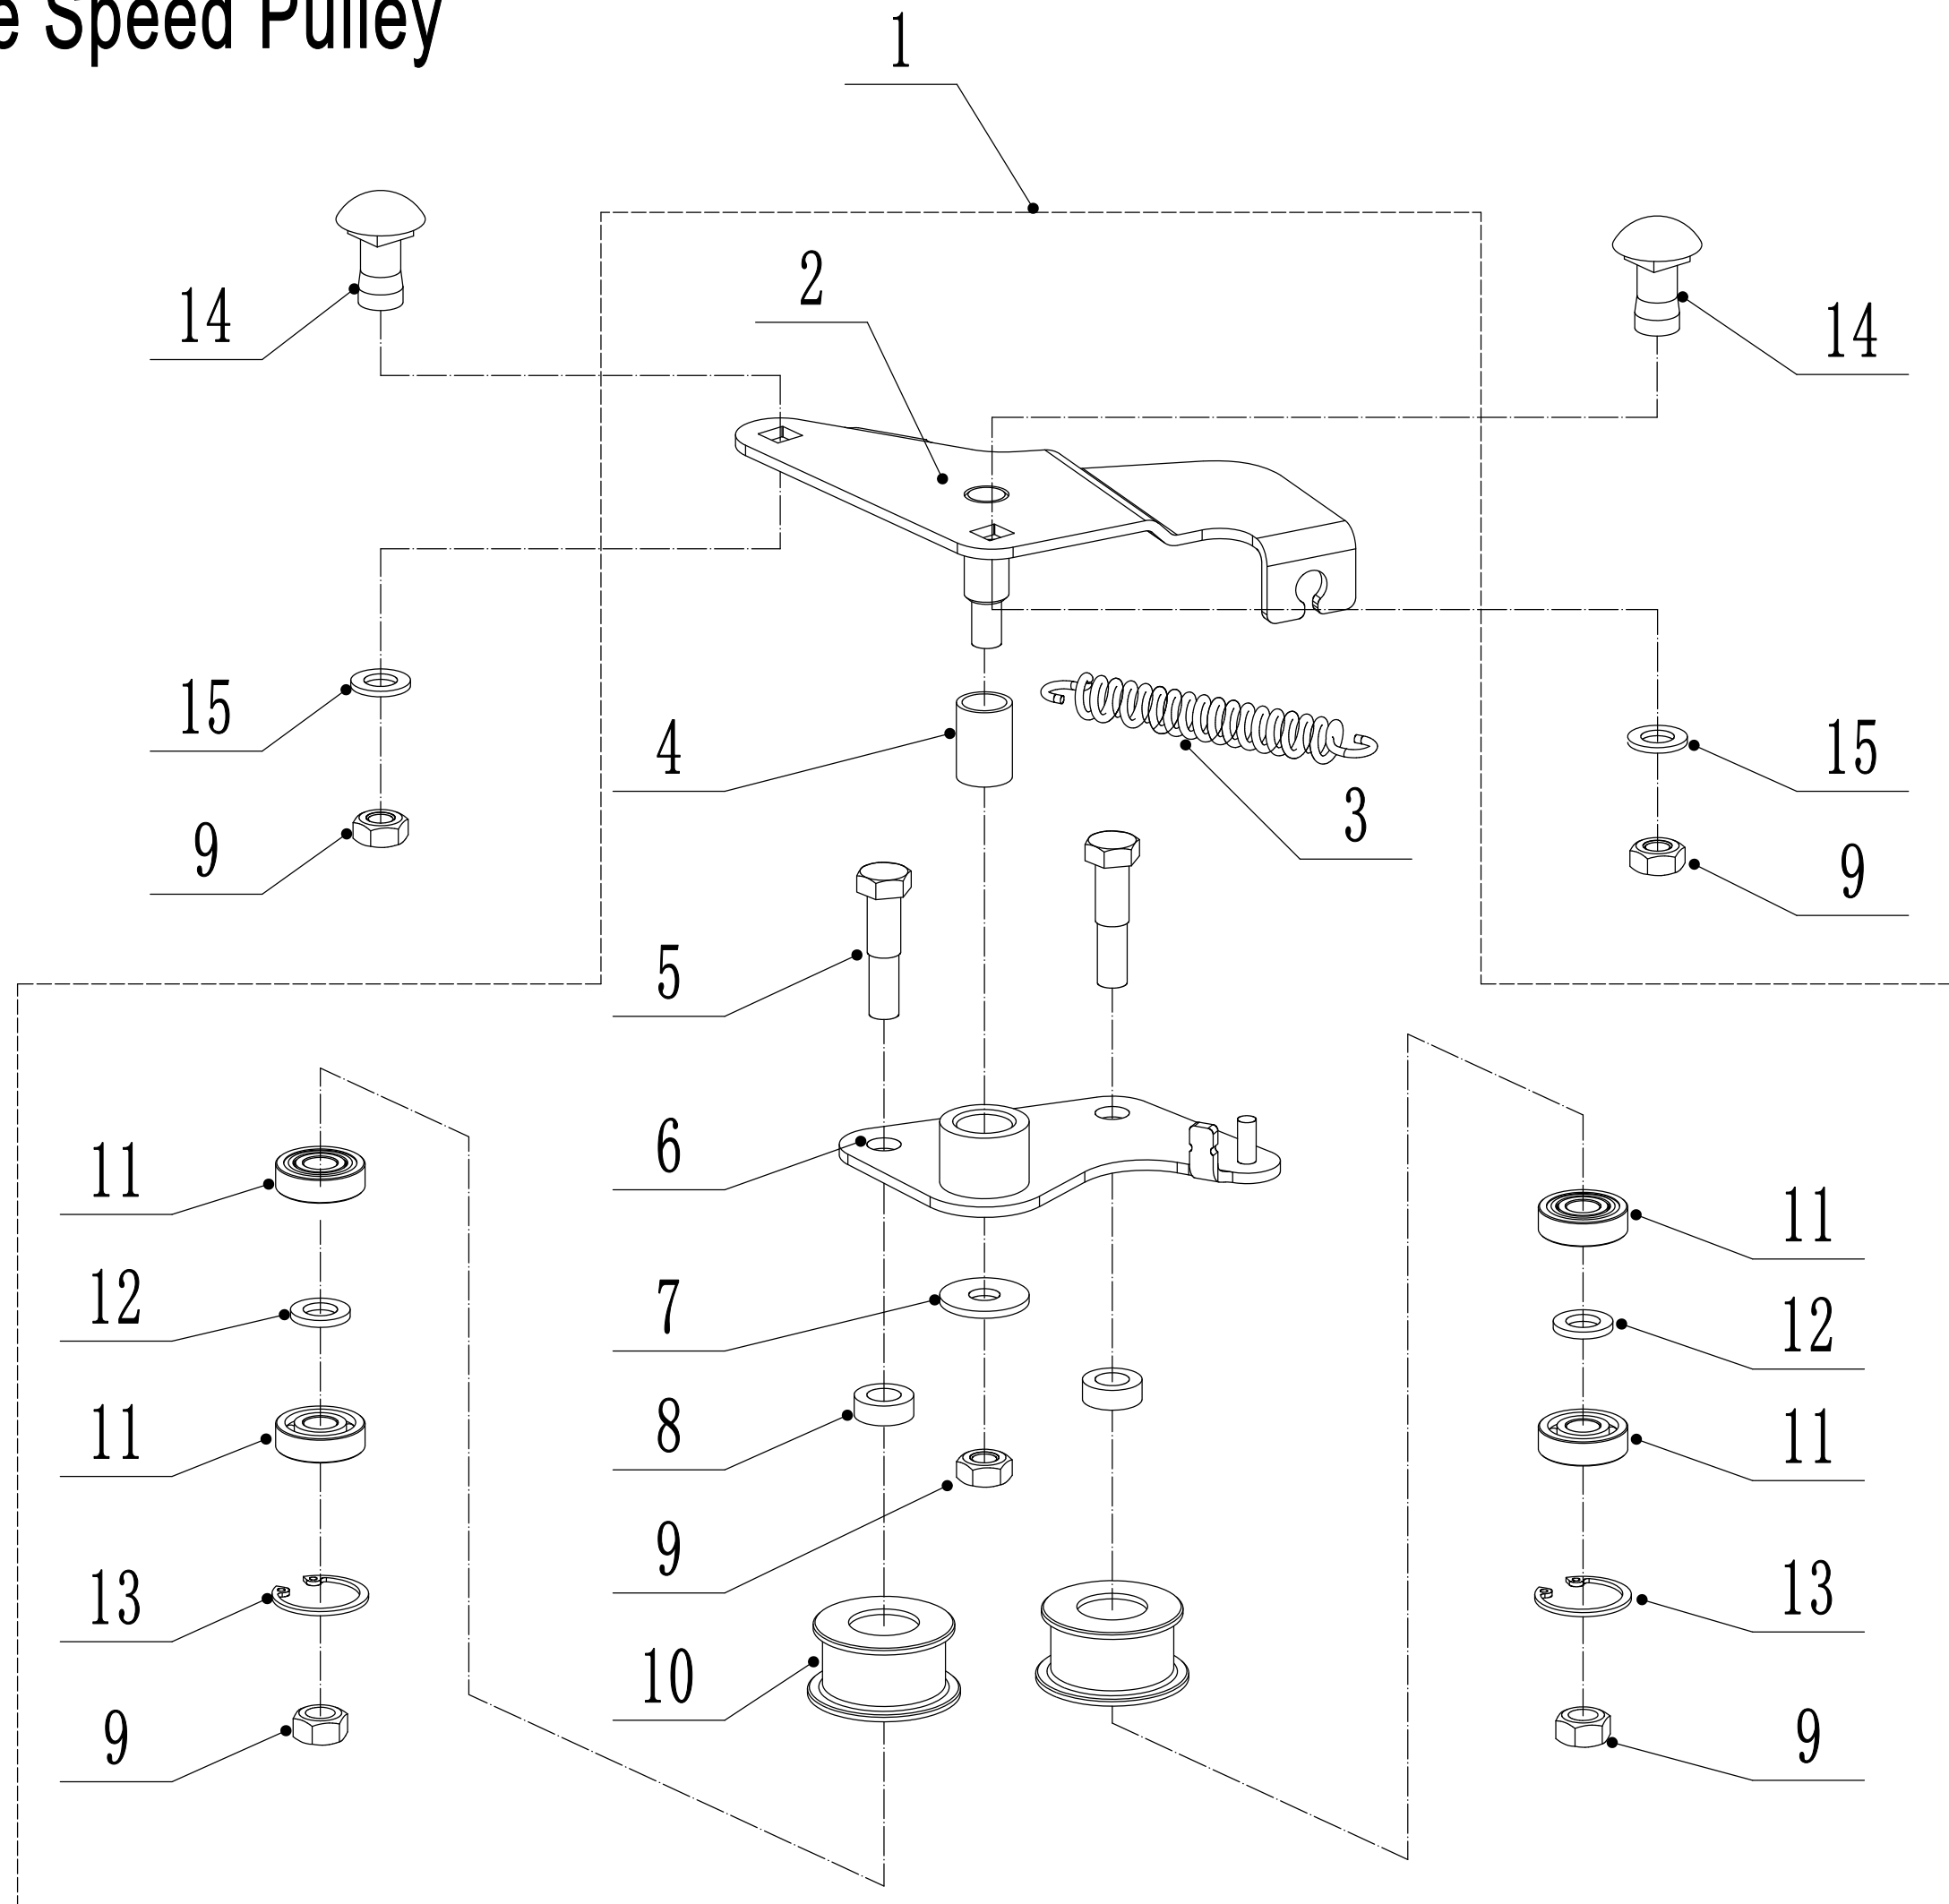

Handle And Controls

Order	Part number	Name_English	Quantity
1	5020501020S/49	Handle	1
2	GM56E010000080	Handle Sheath	1
3	5320511030S/40	Clutch Lever Weldment	1
4	5320503020S/40	Brake Lever Weldment	1
5	5020501030S	Control Box Upper Cover	1
6	5380508010	Speed Control Grip	1
7	0106003013	Screw - ST2.9x13	2
8	5380510010	Throttle Grip	1
9	0108006060	Screw - M6x60	2
10	0108006050	Screw - M6x50	1
11	5020501040S	Control Box Lower Cover	1
12	LH186-1225	Brake Cable	1
13	BS120-1140	Clutch Calbe	1
14	0113040018	Screw	4
15	ZD3/190	Cable Ties	1
16	0301006000	Spacer	8
17	5380512010	Throttle Bracket	1
18	0202006000	Lock Nut	3
19	5360505010K	Speed Control Bracket	1
20	0202005000	Lock Nut	1
21	5360506011	Speed Control Cable Bolt	1
22	YM72-1080-A	Throttle Cable	1
23	TX130-1060-A	Speed Control Cable	1
24	4510511010/01	Hook	1
25	0301005000	Flat Washer	1
26	0104005008	Screw - M5x8	1
27	4510114030	Fix Cap	2
28	GM48S000000100	Connecting Bolt	2
29	GM56A100400000	Lock Lever	2
30	0801008022	Axis Pin - 8x22	2
31	GM56A100000040/04	Spacer	2
32	GM56A100000050/01	Spacer	4
33	GM48S030200000	Tooth Disc Kit	2
34	0201008000DD	Lock Nut - M8	2

Grass Catcher

Order	Part number	Name_English	Quantity
1	5040602010/22	Grass Catcher Frame	1
2	5040603010/84	Grass Bag	1

Variable Speed Pulley

Order	Part number	Name_English	Quantity
1	Y095040	Tensional Pully Assembly	1
2	5040114010/02	Tensional Arm Bracket	1
3	4820114010	Spring	1
4	4820112010	Nylon Bush	1
5	5340131010/02	Tensional Pulley Bolt	2
6	5040115010/02	Tensional Arm Weldment	1
7	0302008000	Big Flat Washer	1
8	5340129010/02	Spacer1	2
9	0202008000	Lock Nut - M8	5
10	5340128010	Tensional Pulley	2
11	609/2RS	Bearing	4
12	5340130010/02	Spacer2	2
13	1001024000	Check Ring For Shaft	2
14	0107008020	Square Neck Bolt	2
15	0301008000	Flat Washer	2