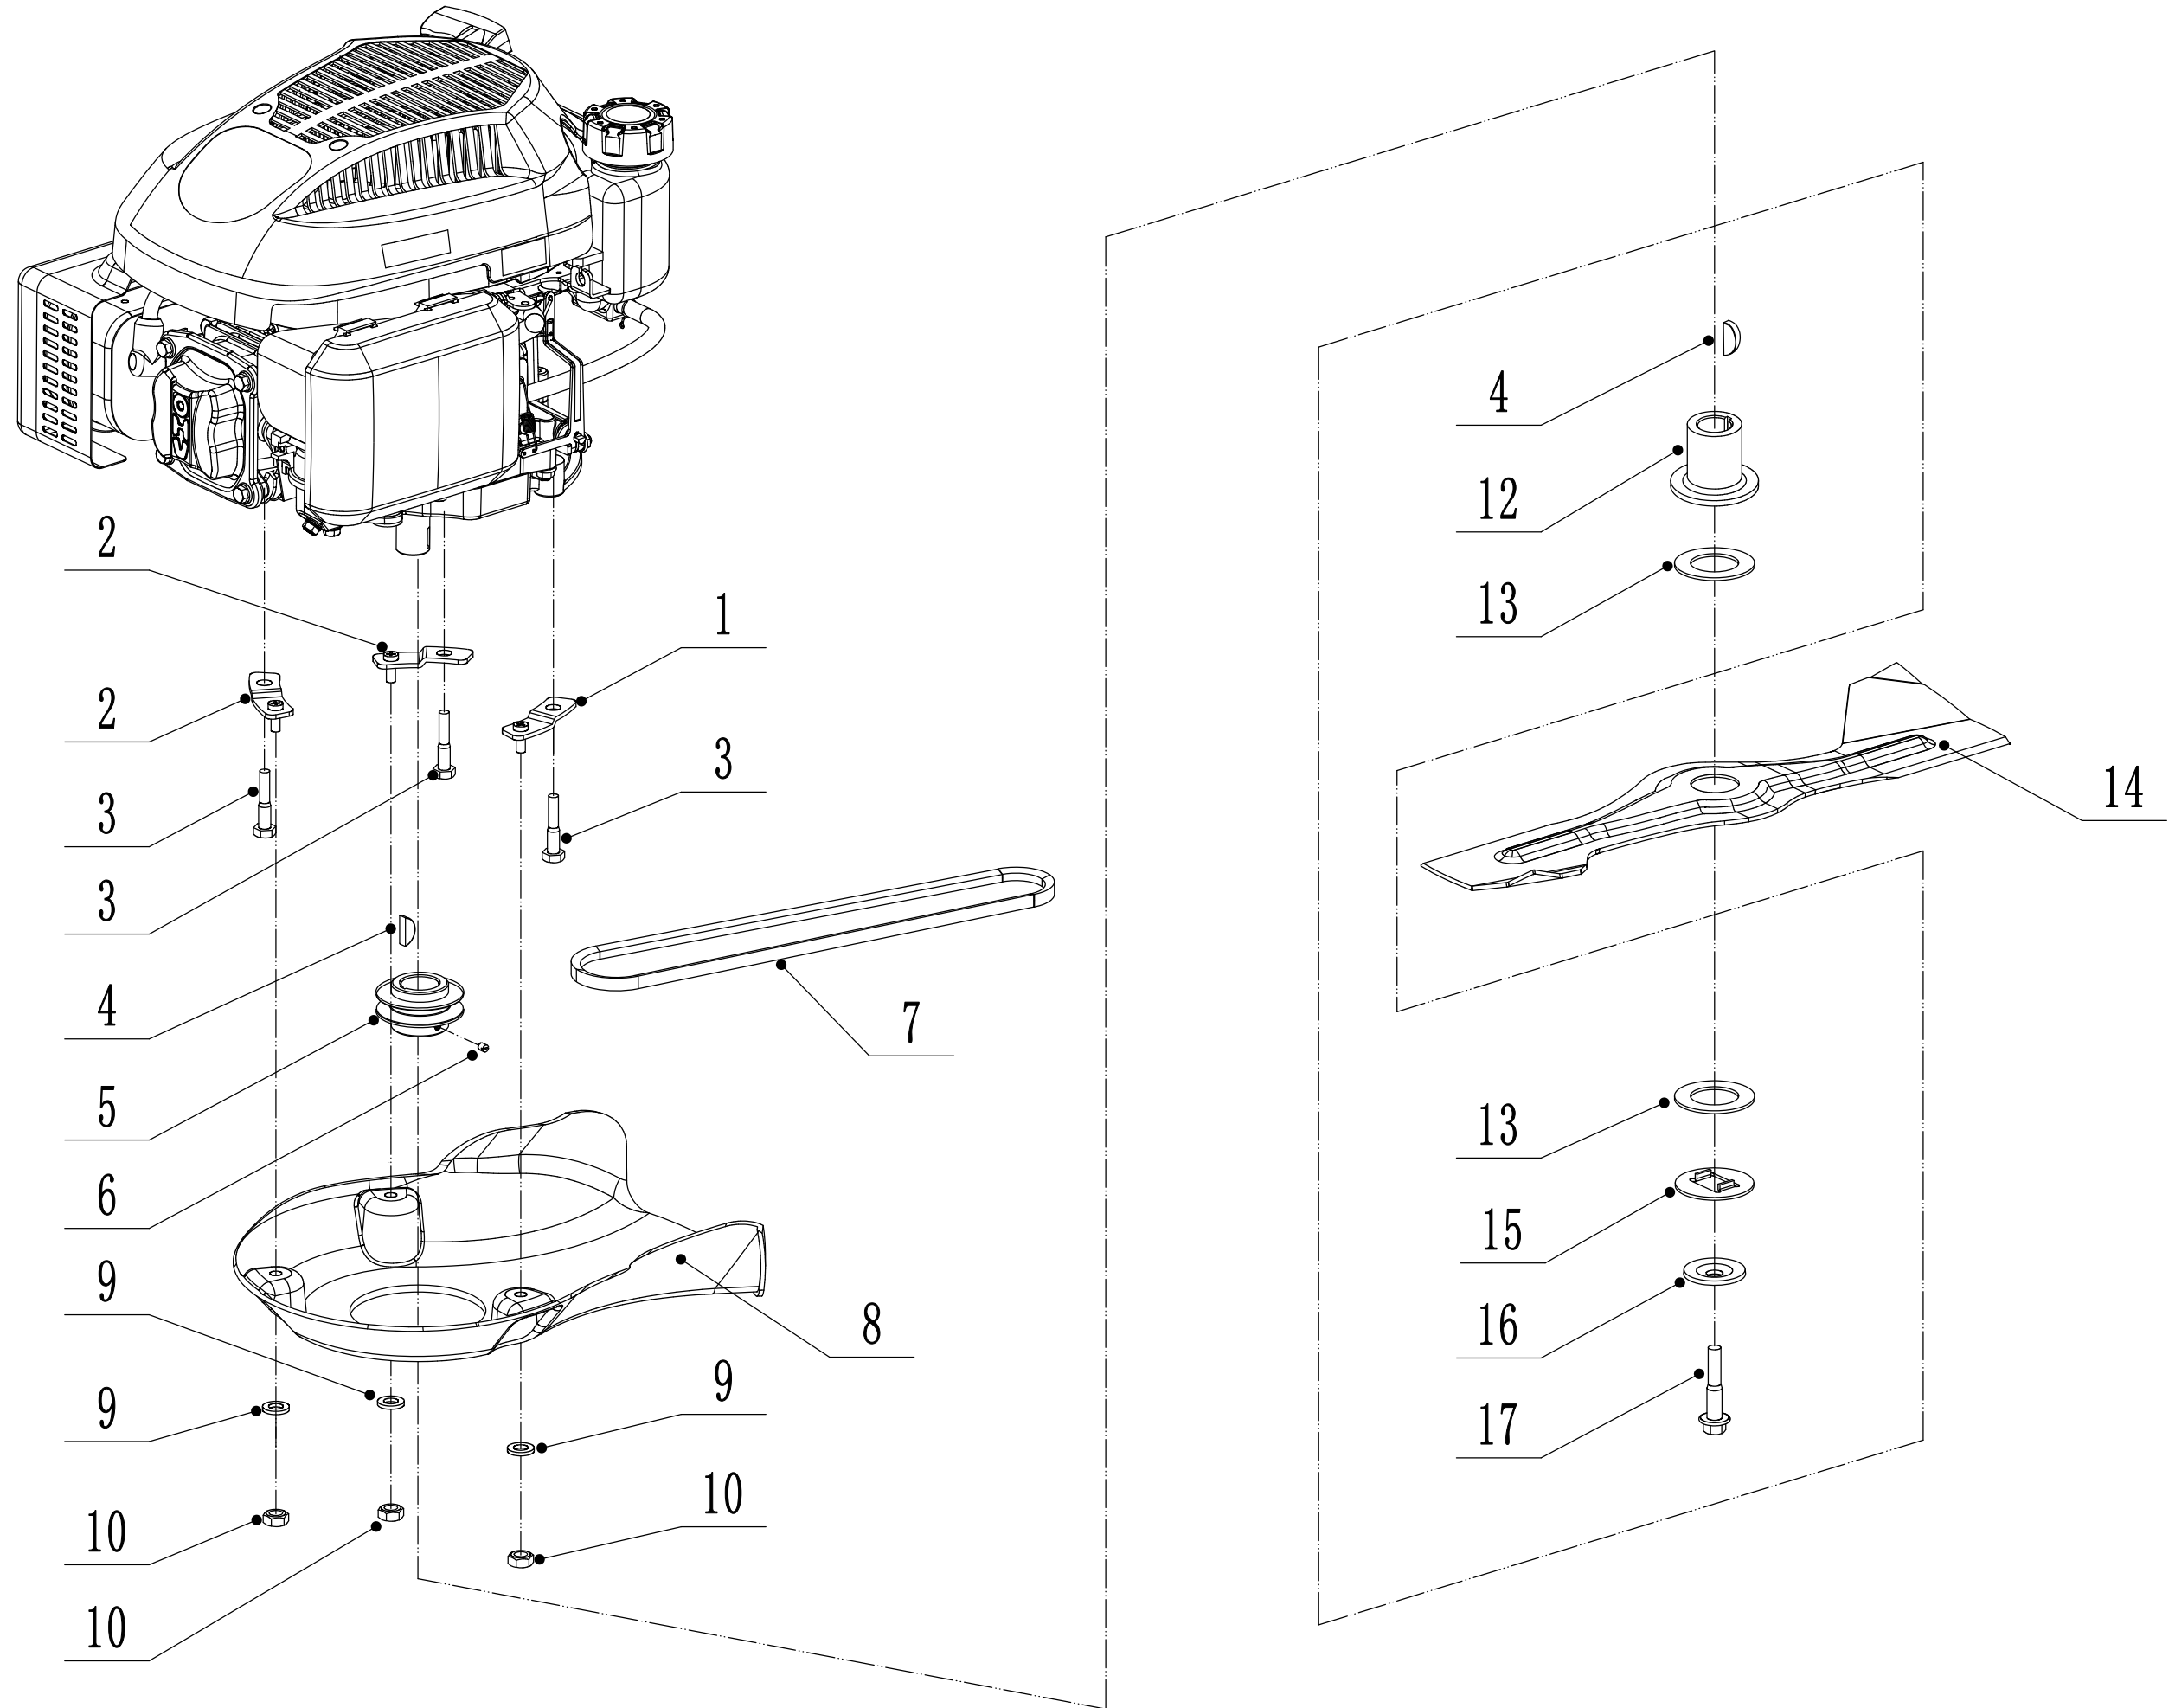

WB 506 SCV 6in1 2018

Main Body

Order	Part number	Name_English	Quantity
1	5040101011/49	Chassis	1
2	0102008016	Bolt - M8x16	4
3	0104005012	Screw - M5x12	4
4	AVSA000000040/22	Tooth Disc	2
5	4560112010K/40	Right Handle Bracket	1
6	0202005000	Lock Nut - M5	4
7	0202008000	Lock Nut - M8	4
8	4560111010K/40	Left Handle Bracket	1
9	0102006012	Bolt - M6x12	10
10	5040111030/49	Connector	1
11	0104006016	Screw - M6x16	3
12	4560110010/01	Graduator	1
13	0202006000	Lock Nut - M6	11
14	5040108010	Side Discharge Deflector	1
15	5040107012	Side Discharge Cover Kit	1
16	5020119010	Spring - Side Discharge Cover	1
17	5020120010/02	Pivot - Side Discharge Cover	1
18	0107006014	Square Neck Bolt	2
19	5020118010/02	Side Discharge Cover Bracket	1
22	0204006000	Lock Nut - M6	2
23	5320114020/01	Upper Bearing Bracket	2
24	5040113010	Trailing Flap	1
25	5040112010/02	Pivot - Trailing Flap	1
26	5040104010	Mulching Plug	1
27	5360122010	Rubber Ring	1
28	5040106010/02	Pivot - Rear Cover	1
29	5360118010	Spring - Grass Bag Flap	1
30	5040105010	Grass Bag Flap	1
31	0301010000	Flat Washer	2
32	WB2100020102/01	Connecting Rod Spring	1
33	5040109050/40	Connecting Rod	1
34	5320333010	Spring Clip	2
35	5360105010D/49	Shield	1
36	0106004009	St Screw - ST4.2x9.5	2
37	4560109012	Spring Bracket	1

Blade System

Order	Part number	Name_English	Quantity
1	5360111010/02	Engine Washer 1	1
2	5360112010/02	Engine Washer 2	2
3	5320115010	Screw - M3/8x16x25	3
4	5310401010	Key	2
5	4560402040/02	Engine Pulley	1
6	0105006006	Screw - M6x6	1
7	5620133010S	V Belt - V10x835 30°	1
8	5040102010	Belt Shield	1
9	0302006000	Big Flat Washer	3
10	0202006000	Lock Nut - M6	3
12	5320404020/02	Adapter	1
13	5310402010	Friction Washer	2
14	5020405010A/35	Blade	1
15	5310404010/02	Lock Disc	1
16	5310406010/04	Dish Washer	1
17	5320405010	Central Bolt	1