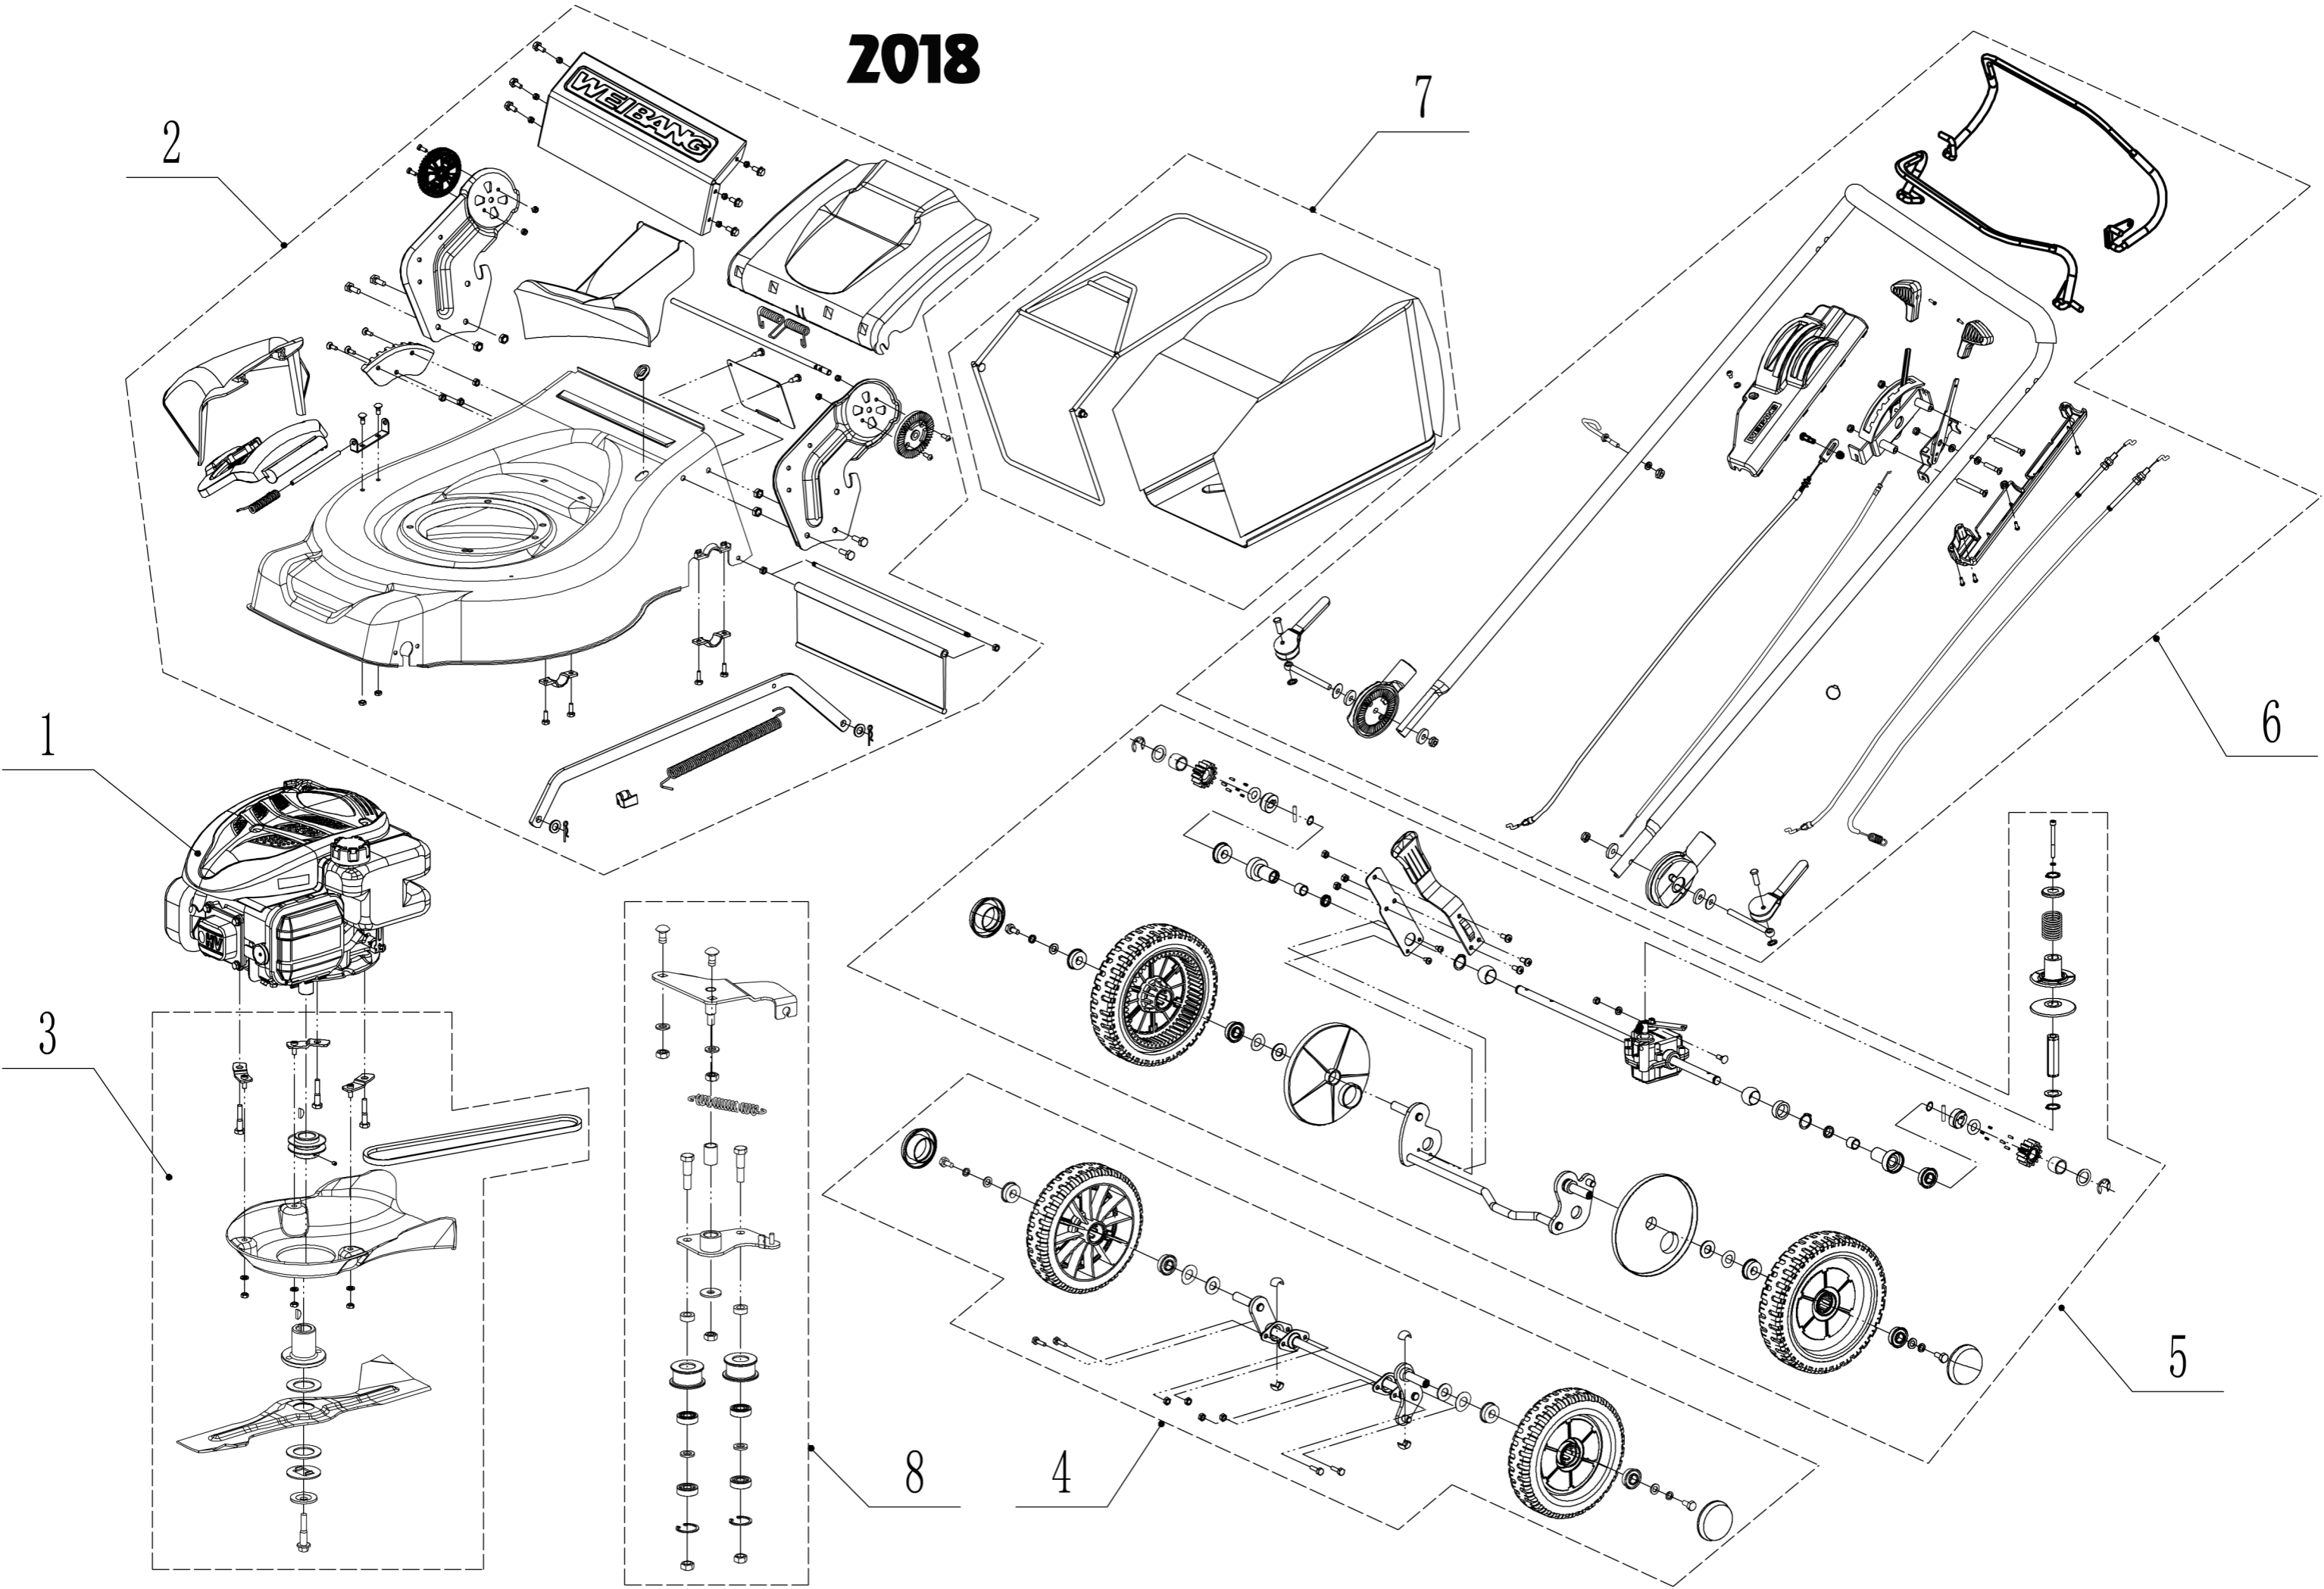

WB 506 SCV 6in1 2018

Main Body

Order	Part number	Name_English	Quantity
1	5040101011/49	Chassis	1
2	0102008016	Bolt - M8x16	4
3	0104005012	Screw - M5x12	4
4	AVSA000000040/22	Tooth Disc	2
5	4560112010K/40	Right Handle Bracket	1
6	0202005000	Lock Nut - M5	4
7	0202008000	Lock Nut - M8	4
8	4560111010K/40	Left Handle Bracket	1
9	0102006012	Bolt - M6x12	10
10	5040111030/49	Connector	1
11	0104006016	Screw - M6x16	3
12	4560110010/01	Graduator	1
13	0202006000	Lock Nut - M6	11
14	5040108010	Side Discharge Deflector	1
15	5040107012	Side Discharge Cover Kit	1
16	5020119010	Spring - Side Discharge Cover	1
17	5020120010/02	Pivot - Side Discharge Cover	1
18	0107006014	Square Neck Bolt	2
19	5020118010/02	Side Discharge Cover Bracket	1
22	0204006000	Lock Nut - M6	2
23	5320114020/01	Upper Bearing Bracket	2
24	5040113010	Trailing Flap	1
25	5040112010/02	Pivot - Trailing Flap	1
26	5040104010	Mulching Plug	1
27	5360122010	Rubber Ring	1
28	5040106010/02	Pivot - Rear Cover	1
29	5360118010	Spring - Grass Bag Flap	1
30	5040105010	Grass Bag Flap	1
31	0301010000	Flat Washer	2
32	WB2100020102/01	Connecting Rod Spring	1
33	5040109050/40	Connecting Rod	1
34	5320333010	Spring Clip	2
35	5360105010D/49	Shield	1
36	0106004009	St Screw - ST4.2x9.5	2
37	4560109012	Spring Bracket	1

Blade System

Order	Part number	Name_English	Quantity
1	5360111010/02	Engine Washer 1	1
2	5360112010/02	Engine Washer 2	2
3	5320115010	Screw - M3/8x16x25	3
4	5310401010	Key	2
5	4560402040/02	Engine Pulley	1
6	0105006006	Screw - M6x6	1
7	5620133010S	V Belt - V10x835 30°	1
8	5040102010	Belt Shield	1
9	0302006000	Big Flat Washer	3
10	0202006000	Lock Nut - M6	3
12	5320404020/02	Adapter	1
13	5310402010	Friction Washer	2
14	5020405010A/35	Blade	1
15	5310404010/02	Lock Disc	1
16	5310406010/04	Dish Washer	1
17	5320405010	Central Bolt	1