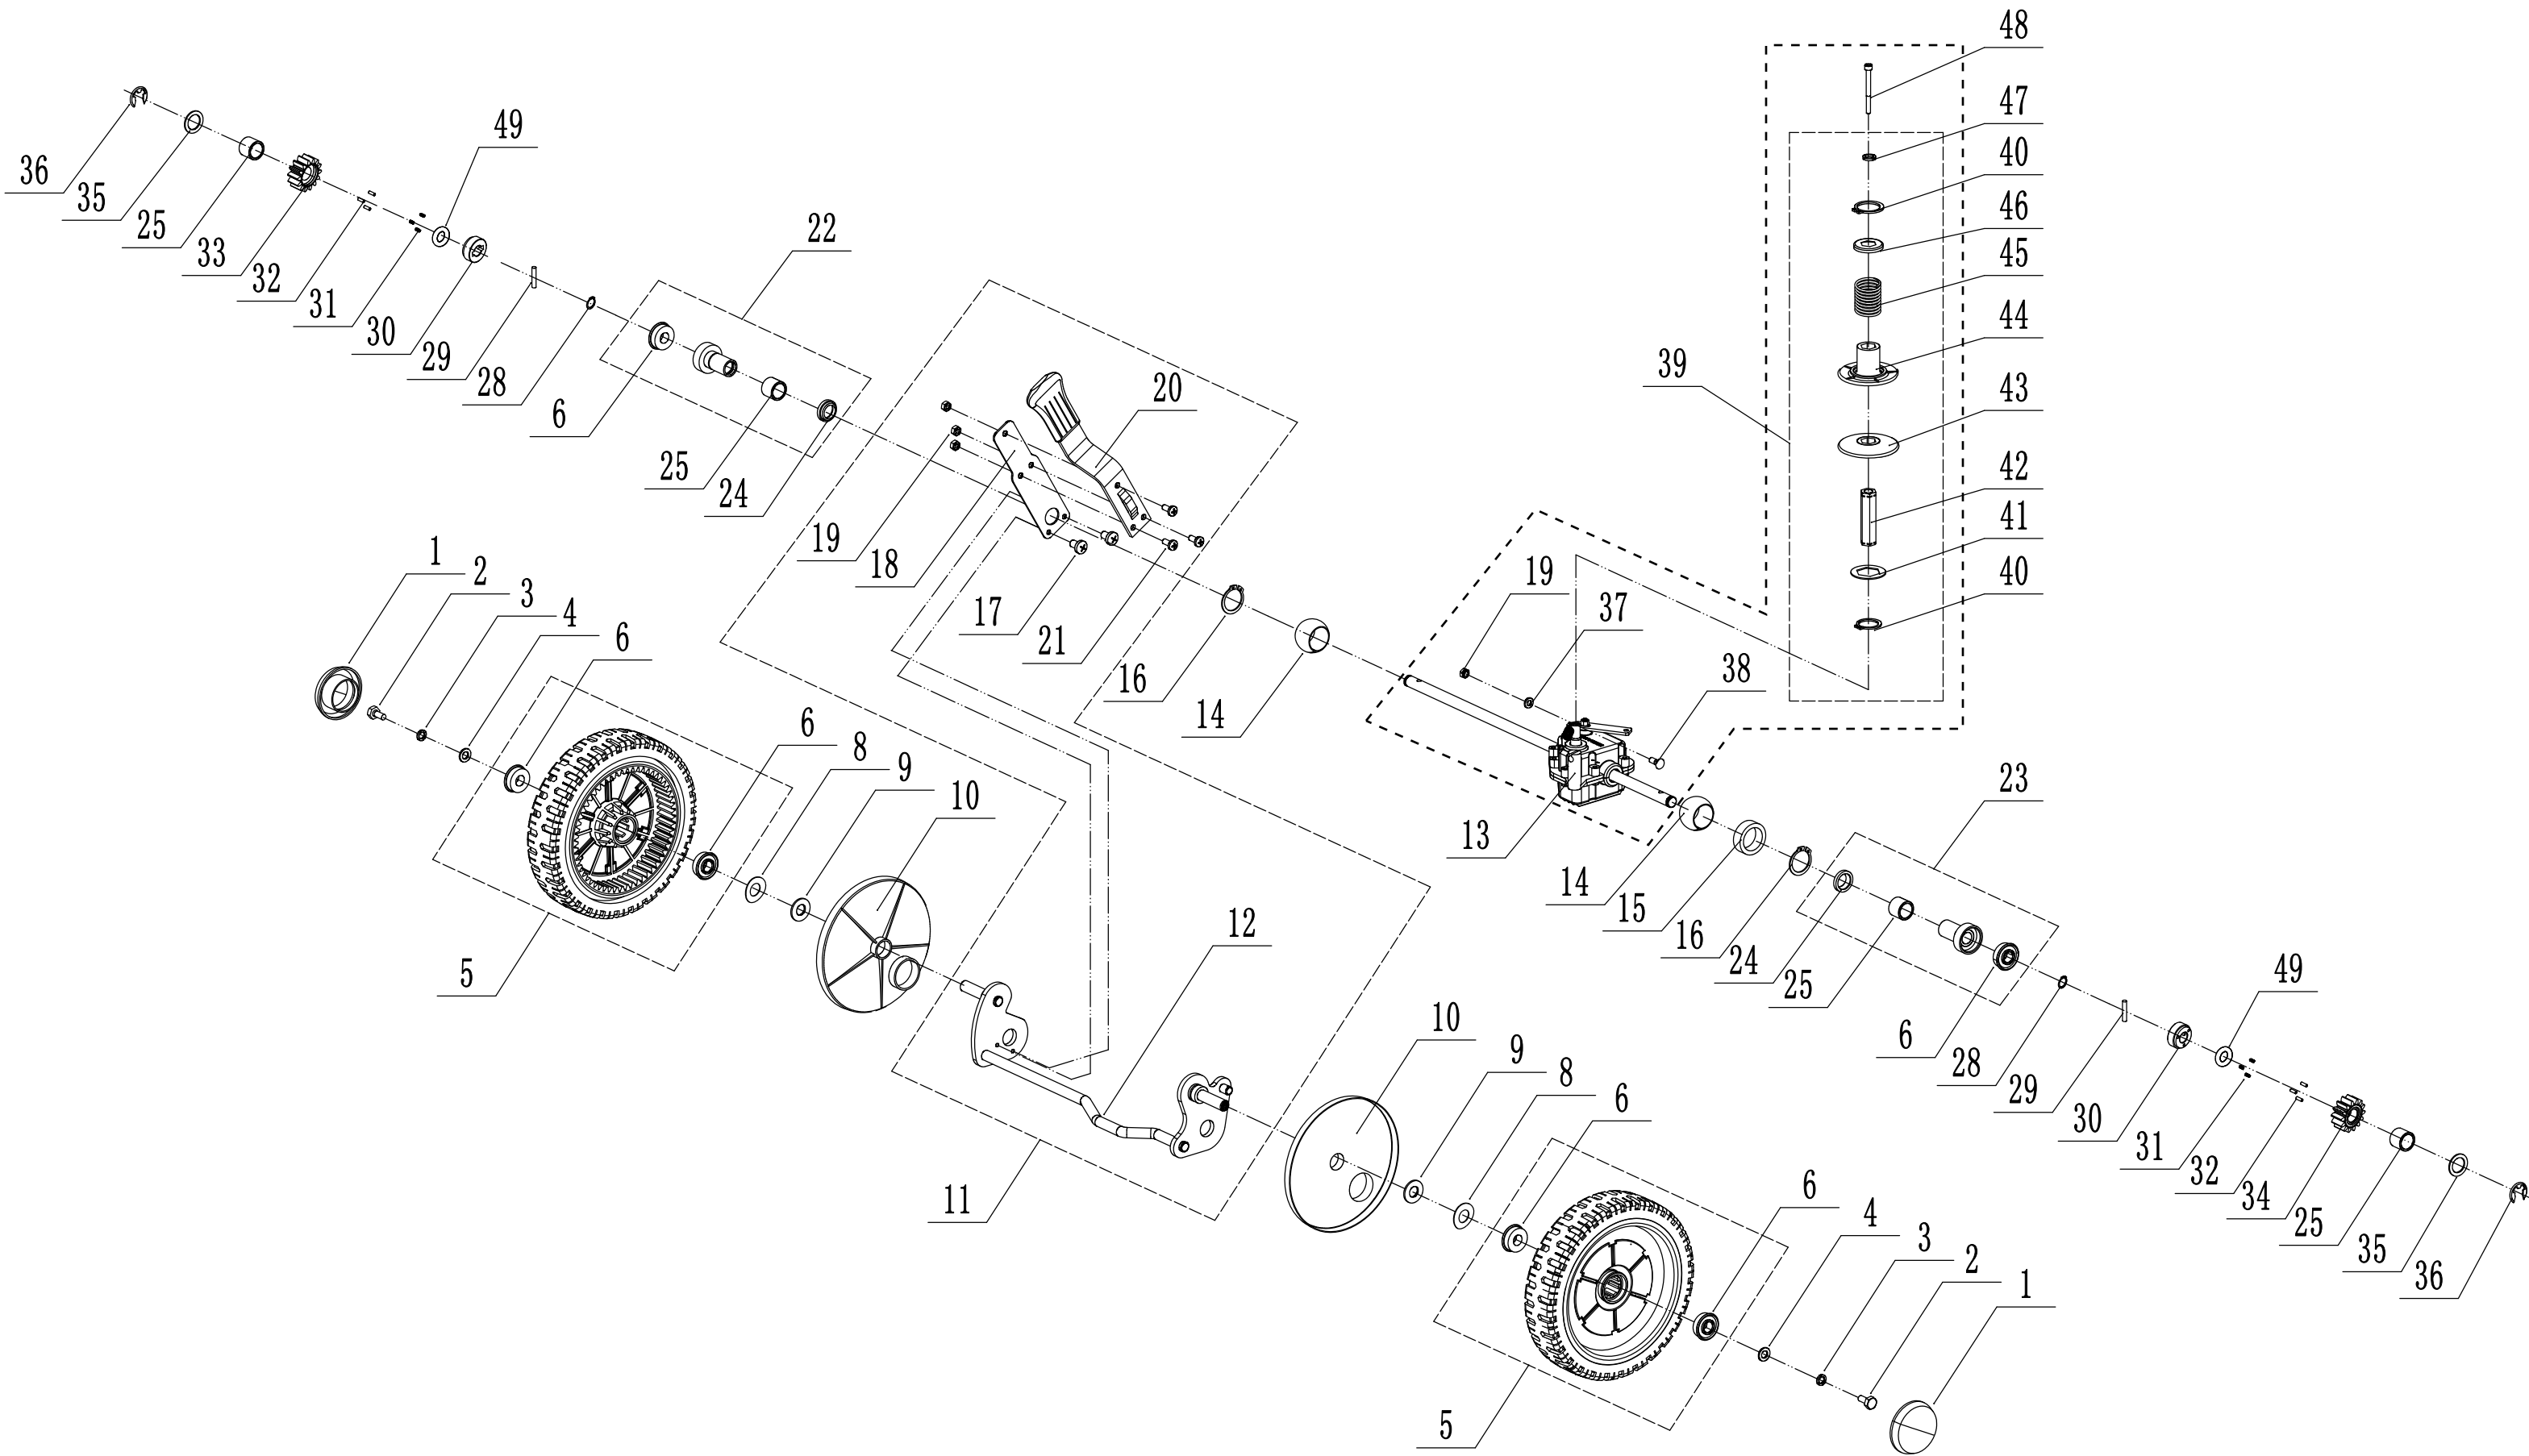

Rear Axle

Order	Part number	Name_English	Quantity
1	5310214010	Wheel Cap	2
2	0101008015	Bolt - M8x15	2
3	0401008000	Spring Washer	2
4	0301008000	Flat Washer	2
5	5340309010/40	Wheel	2
6	5310213010	Bearing	4
8	5310211010/02	Spacer	2
9	5310210010/02	Wheel Axis Washer	2
10	5340312010	Anti-Dust Shield	2
12	5040301013/01	Rear Axle Weldment	1
13	Y20504V0P	Rear Transmission	1
14	5320328010	Nylon Spherical Bearing	2
15	5320329010/02	Rear Transmission Partition	1
16	1001020000	Check Ring For Shaft	2
17	0104005008	Bolt - M5x8	2
18	5360311010/22	Spring Of Adjustment Lever	1
19	0202006000	Lock Nut - M6	3
20	5360310010/40	Adjustment Lever	1
21	0104006014	Screw - M6x14	3
22	Y065321	Right Bearing Sheath Assembly	1
23	Y065320	Left Bearing Sheath Assembly	1
24	5320327010	Dustproof Ring	2
25	5320326010P	Bearing	4
28	1001012000	Check Ring For Shaft	2
29	HQ000100060	Pin For Ratchet	2
30	HQ000100050	Ratchet	2
31	HQ000100040	Spring	6
32	HQ000100030	Pin	6
33	HQ000100020	Right Drive Pinion	1
34	HQ000100010	Left Drive Pinion	1
35	5020311010/04	Friction Mat	2
36	1301009000	Check Ring	2
37	0301006000	Flat Washer	1
38	0107006014	Bolt - M6x14	1
39	Y115380	Speed Variator Assembly	1
40	1001017000	Check Ring For Shaft	2
41	4820320010/02	Inner Hex Washer	1
42	4820321010/02	Hex Adapter	1
43	5380309010	Lower Pulley Disc	1
44	5380308010	Active Pulley Disc	1
45	4820324010	Pressing Spring	1
46	4820325010/02	Spring Cap	1
47	0401005000	Spring Washer	1
48	0103005055	Bolt - M5x55	1
49	1401025015	O Sealing Ring	2