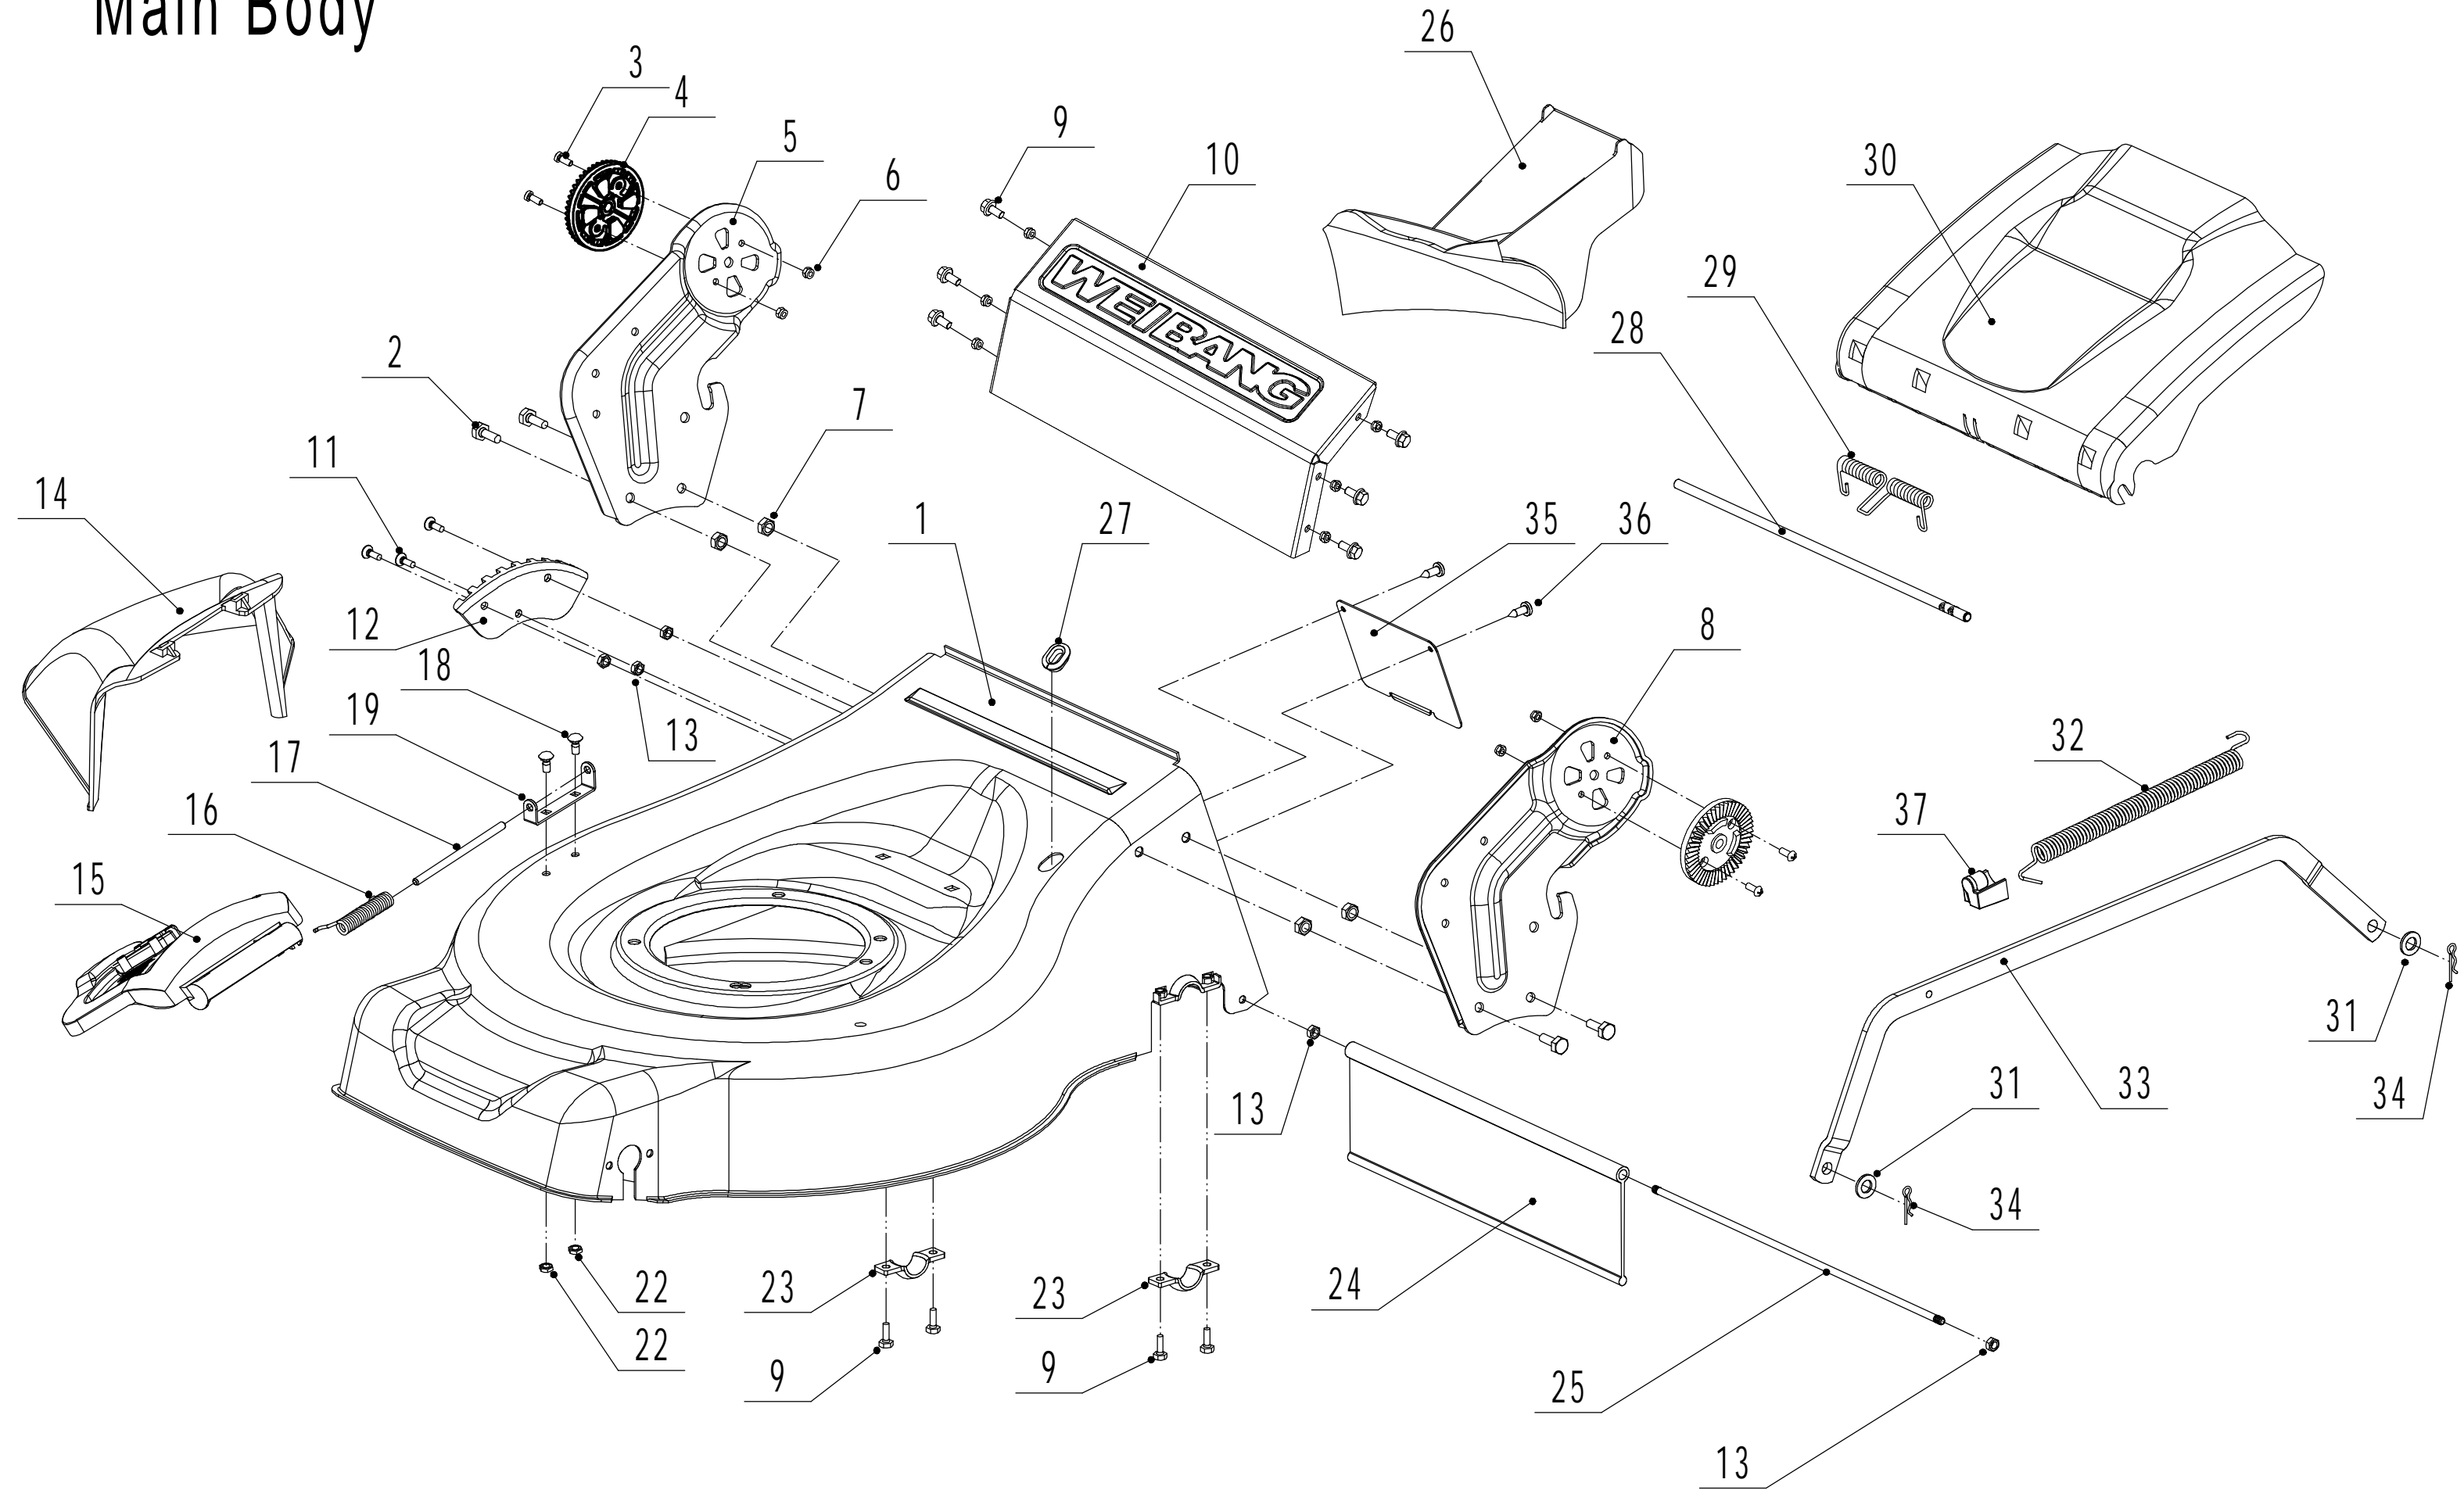

WB 506 SCV 6in1 2018

Main Body

Order	Part number	Name_English	Quantity
1	5040101011/49	Chassis	1
2	0102008016	Bolt - M8x16	4
3	0104005012	Screw - M5x12	4
4	AVSA000000040/22	Tooth Disc	2
5	4560112010K/40	Right Handle Bracket	1
6	0202005000	Lock Nut - M5	4
7	0202008000	Lock Nut - M8	4
8	4560111010K/40	Left Handle Bracket	1
9	0102006012	Bolt - M6x12	10
10	5040111030/49	Connector	1
11	0104006016	Screw - M6x16	3
12	4560110010/01	Graduator	1
13	0202006000	Lock Nut - M6	11
14	5040108010	Side Discharge Deflector	1
15	5040107012	Side Discharge Cover Kit	1
16	5020119010	Spring - Side Discharge Cover	1
17	5020120010/02	Pivot - Side Discharge Cover	1
18	0107006014	Square Neck Bolt	2
19	5020118010/02	Side Discharge Cover Bracket	1
22	0204006000	Lock Nut - M6	2
23	5320114020/01	Upper Bearing Bracket	2
24	5040113010	Trailing Flap	1
25	5040112010/02	Pivot - Trailing Flap	1
26	5040104010	Mulching Plug	1
27	5360122010	Rubber Ring	1
28	5040106010/02	Pivot - Rear Cover	1
29	5360118010	Spring - Grass Bag Flap	1
30	5040105010	Grass Bag Flap	1
31	0301010000	Flat Washer	2
32	WB2100020102/01	Connecting Rod Spring	1
33	5040109050/40	Connecting Rod	1
34	5320333010	Spring Clip	2
35	5360105010D/49	Shield	1
36	0106004009	St Screw - ST4.2x9.5	2
37	4560109012	Spring Bracket	1

Blade System

Order	Part number	Name_English	Quantity
1	5360111010/02	Engine Washer 1	1
2	5360112010/02	Engine Washer 2	2
3	5320115010	Screw - M3/8x16x25	3
4	5310401010	Key	2
5	4560402040/02	Engine Pulley	1
6	0105006006	Screw - M6x6	1
7	5620133010S	V Belt - V10x835 30°	1
8	5040102010	Belt Shield	1
9	0302006000	Big Flat Washer	3
10	0202006000	Lock Nut - M6	3
12	5320404020/02	Adapter	1
13	5310402010	Friction Washer	2
14	5020405010A/35	Blade	1
15	5310404010/02	Lock Disc	1
16	5310406010/04	Dish Washer	1
17	5320405010	Central Bolt	1